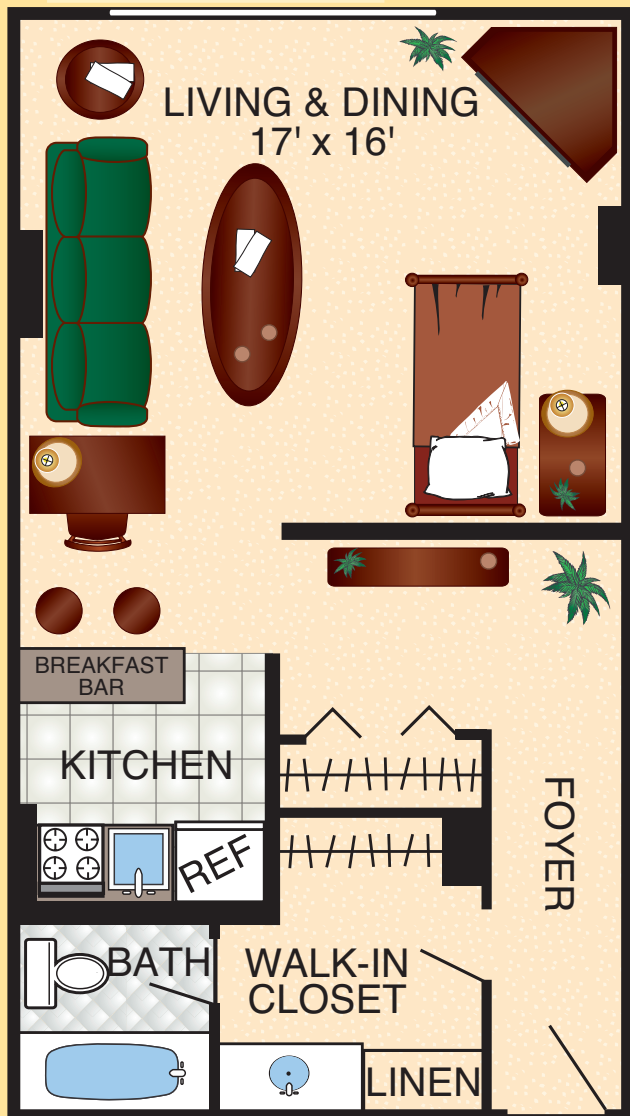

Discover the Delights of Bethesda Living

Furnished Corporate

510 sq. ft.

Make life easier with
fully furnished Efficiency
and Corporate Apartments

- Fully-furnished efficiency
- Flexible lease term
- Linens and towels provided*
- Well-equipped kitchen, including everything but the food!*
- TV with basic cable*
- Free Wi-Fi in lobby